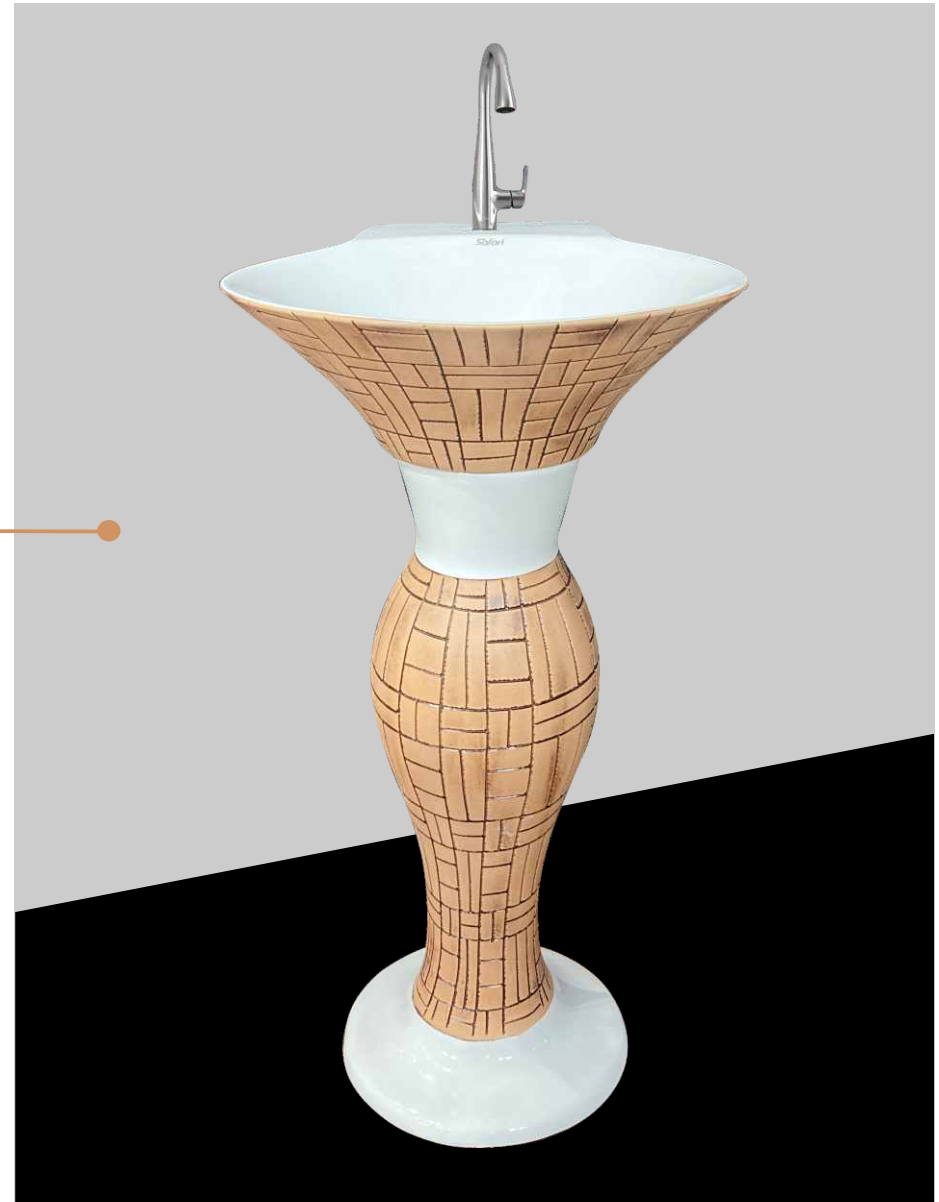

DOLPHIN 0011

Single Piece Washbasin
455x530x850mm

DOLPHIN 0012

Single Piece Washbasin
455x530x850mm